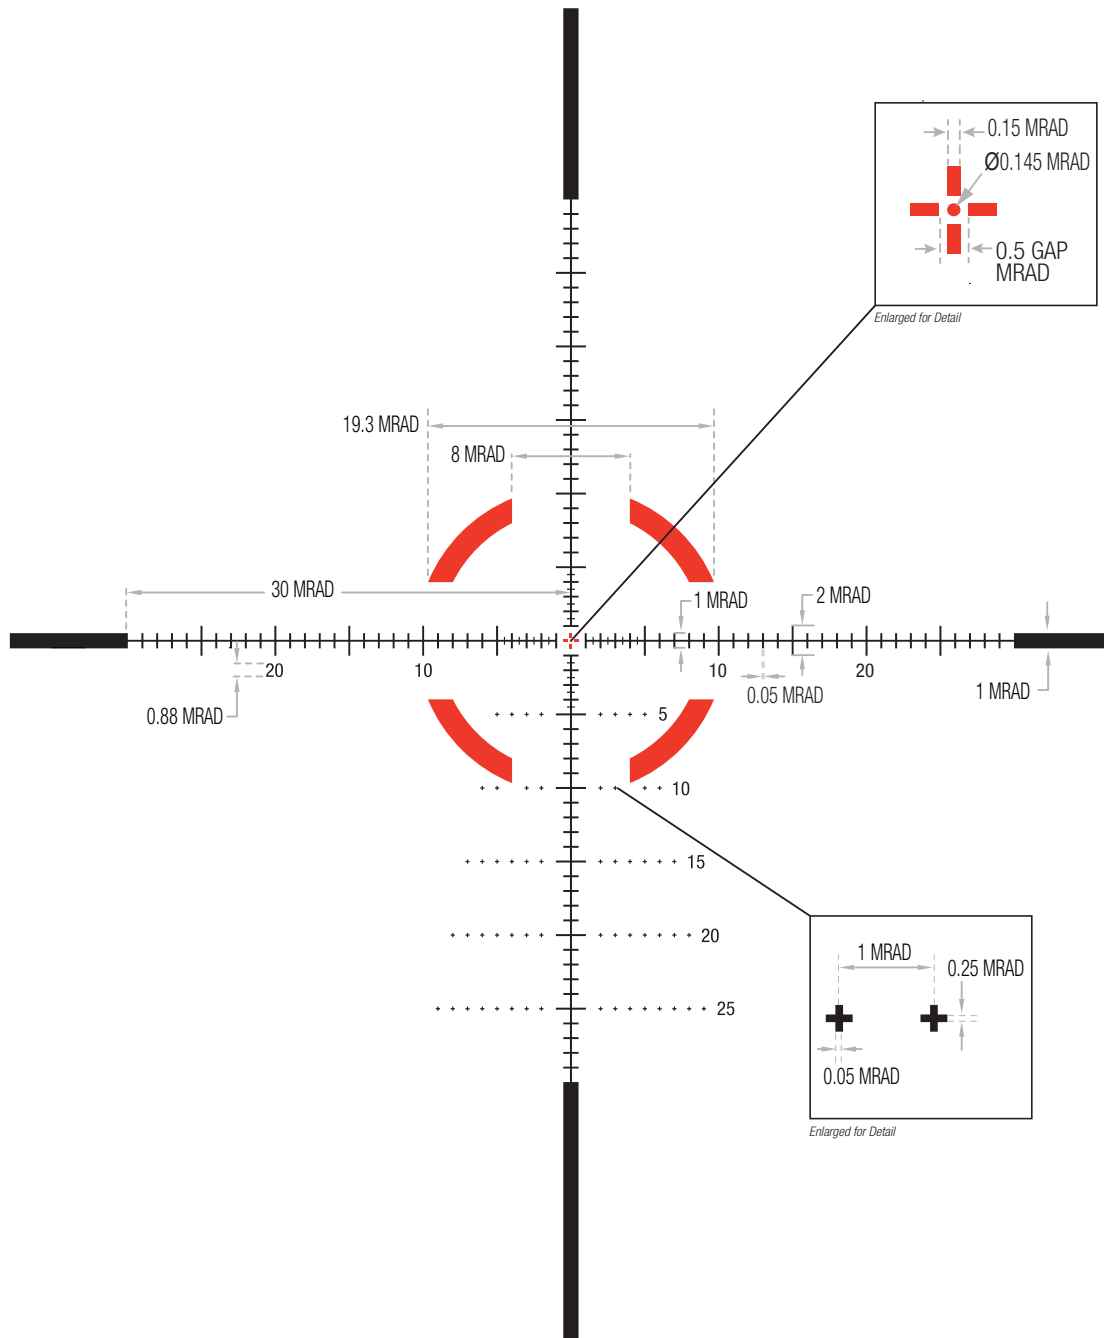

Trijicon Credo[®]

1-10x28

MRAD Segmented Circle Enhanced (FFP) Reticle

Model Numbers:

■ CR1028-C-2900050

Trijicon.com/Credo

Specifications subject to change without notice.
NOTE: Measurements shown at highest magnification.
*Reticles not drawn to scale. Rev(1)